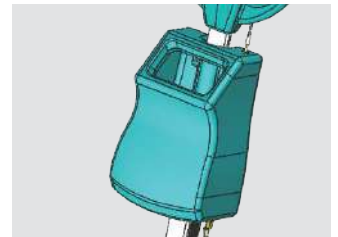

HEAVY DUTY SINGLE DISC SCRUBBER

- Heavy Duty Single Disc machine for Scrubbing. Polishing. Stripping & Shampooing.
- It's unique design with robustness makes it as a preferred machine for all your cleaning needs.
- Heavy Duty motor for high performance & efficiency.
- Variety of brushes & pads to suit different types of cleaning tasks.
- Safety Switch to prevent accidental start of the machine.
- Inbuilt cable holder to store away the cable when not in use.
- Easy to use adjustable handle

1100W heavy duty motor with 175 rpm. Ensures high performance & efficiency.

3-geared motor promotes a smoother motor motion with less noise and vibration free operation

Strong Handle specially crafted for long hours of gripping.