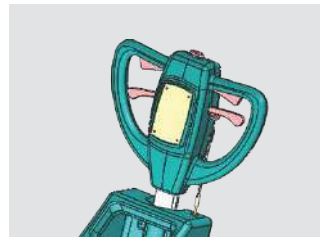

HEAVY DUTY SINGLE DISC SCRUBBER

- Heavy Duty Single Disc machine for Scrubbing. Polishing. Stripping & Shampooing.
- It's unique design with robustness makes it as a preferred machine for all your cleaning needs.
- Heavy Duty motor for high performance & efficiency.
- Variety of brushes & pads to suit different types of cleaning tasks.
- Safety Switch to prevent accidental start of the machine.
- Inbuilt cable holder to store away the cable when not in use.
- Easy to use adjustable handle

1100W heavy duty motor with 175 rpm. Ensures high performance & efficiency.

3-geared motor promotes a smoother motor motion with less noise and vibration free operation

Strong Handle specially crafted for long hours of gripping.