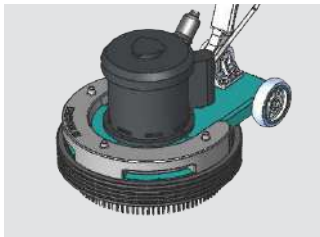

RUSTLE®

*Superior Cleaning
Technology*

*Perfect
Choice For
Floor Care*

Equipped with
High-capacity motor for
performing Stone restoration.
Crystallization, Scarifying,
Sanding and Carpet
Shampooing.

**HEAVY DUTY
SINGLE DISC SCRUBBER**

HEAVY DUTY SINGLE DISC SCRUBBER

- Heavy Duty Single Disc machine for Scrubbing. Polishing. Stripping & Shampooing.
- It's unique design with robustness makes it as a preferred machine for all your cleaning needs.
- Heavy Duty motor for high performance & efficiency.
- Variety of brushes & pads to suit different types of cleaning tasks.
- Safety Switch to prevent accidental start of the machine.
- Inbuilt cable holder to store away the cable when not in use.
- Easy to use adjustable handle

1100W heavy duty motor with 175 rpm. Ensures high performance & efficiency.

3-geared motor promotes a smoother motor motion with less noise and vibration free operation

Strong Handle specially crafted for long hours of gripping.

Larger solution tank with wide Opening for easy cleaning.

TECHNICAL SPECIFICATION

DESCRIPTION	UNIT	VALUE
Scrubbing Width	mm	430
Brush motor power	W	1100
Power supply	V/Hz	230/50
Brush Speed	rpm	160
Solution Tank	L	12
Dimension (L x W x H)	mm	560 x 450 x 1200
Weight	kg	48